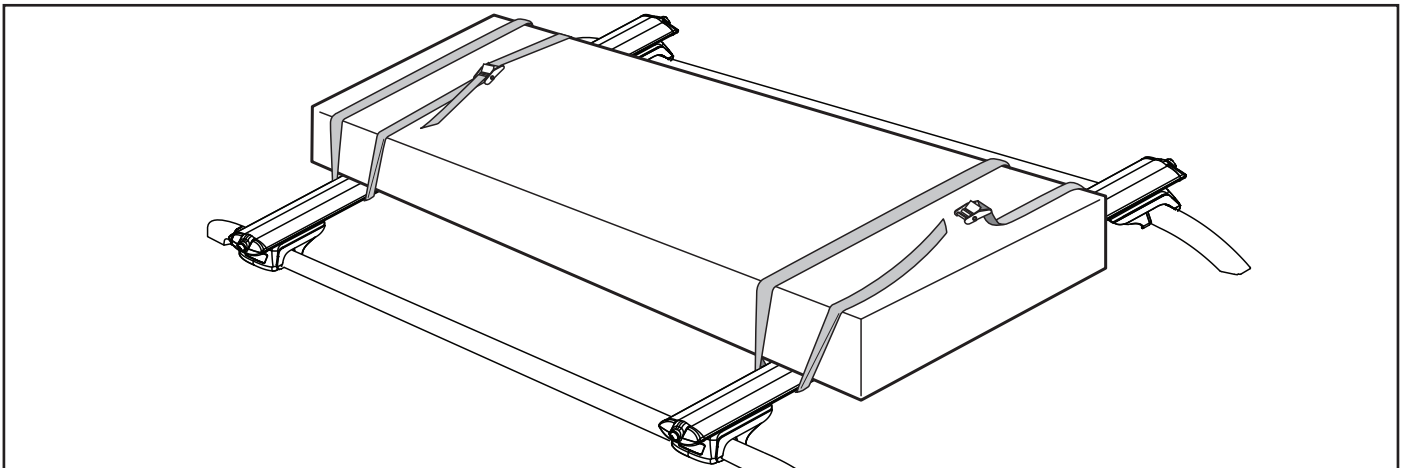

RHINO-RACK

Aerodynamic & Heavy Duty Roof Rack Systems

Rhino Tie Down Straps

Place these instructions in the vehicle's glove box after installation is complete.

Important: Please read these instructions carefully prior to installation.
Check the contents of kit before commencing fitment and report any discrepancies

Parts List

Item	Component Name	Qty
1	Tie Down Straps	2
2	Fitting Instructions	1

Rhino-Rack
3 Pike Street, Rydalmere,
NSW 2116, Australia.
(Ph) (02) 9638 4744
(Fax) (02) 9638 4822

Document No: RS364
Prepared By: Andy Wana
Authorised By: Gary England