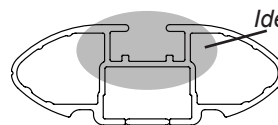

DK397 Rhino-Rack VA, DA, Euro & HD crossbar instruction

IDENTIFICATION CHART

VA crossbar

DA crossbar

EURO crossbar

HD crossbar

| | | FRONT CROSSBAR | | | | | | REAR CROSSBAR | | | | | | |
|-------------|--------|----------------|------------------------|-----------------------|-----------------------------------|-----------------------------------|----------------------------|----------------------------|-----------------------|----------------------|-----------------------------------|-----------------------------------|----------------------------|----------------------------|
| | | | | | | | | | | | | | | |
| | | | | | | | | | | | | | | |
| Vehicle | Date | Crossbar | Front Right Pad/ Clamp | Front Left Pad/ Clamp | Measurement strip length per side | Measurement strip length per side | Measurement Distance (x) | Foot plate arrow direction | Rear Right Pad/ Clamp | Rear Left Pad/ Clamp | Measurement strip length per side | Measurement strip length per side | Measurement Distance (x) | Foot plate arrow direction |
| Nissan Leaf | 2011 - | 1180mm | 142660 SUB0370 | 142659 SUB0370 | 195mm | 140mm | 958mm / 37,23/32" | OUT | M366 SUB0256 | M366 SUB256 | 205mm | 150mm | 978mm / 38,1/2" | OUT |
| | | | Pad Arrow OUT | | | | | | Pad Arrow OUT | | | | | |
| | | | | | | | | | | | | | | |
| | | | | | | | | | | | | | | |
| | | | | | | | | | | | | | | |

DK397 Rhino-Rack VA, DA, Euro & HD crossbar instruction

Measurement A: CENTRE of door jamb to CENTRE arrow of leg foot plate.

Measurement B: CENTRE of Front leg foot plate arrow to CENTRE of Rear leg foot plate arrow.