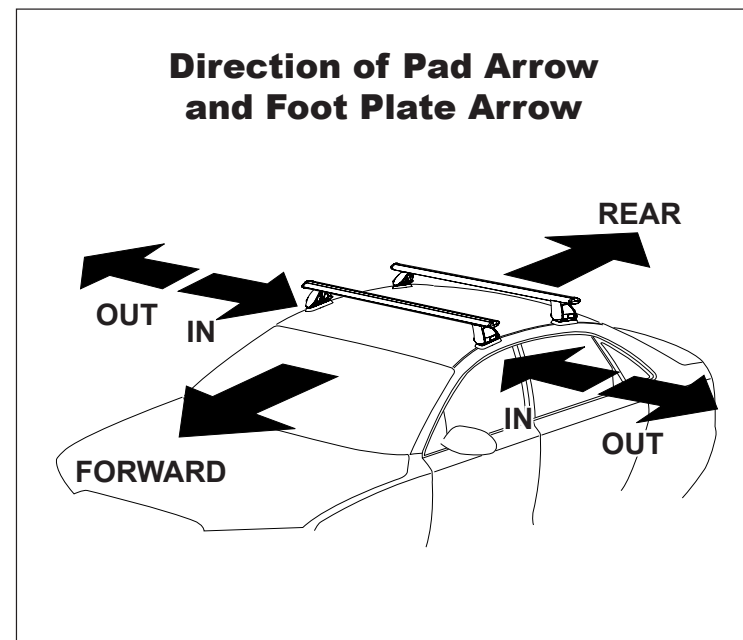

DK397 Rhino-Rack VA, DA, Euro & HD crossbar instruction

Measurement A: CENTRE of door jamb to CENTRE arrow of leg foot plate.

Measurement B: CENTRE of Front leg foot plate arrow to CENTRE of Rear leg foot plate arrow.

Carrying capacity: Roof rack is rated to 75kg. Please refer to manufacturers handbook for your vehicles maximum roof load capacity. Always use the lower of the two figures.

If your vehicle is not listed on this fitting instruction please refer to your countries Rhino-Rack web site for the latest information.

VEHICLE	Date	Measurement A	Measurement B	Load Rating (includes racks 5kg/ 11lbs)
Nissan Leaf	2011 -	240mm / 9,29/64"	750mm / 29,17/32"	75kg / 165lbs