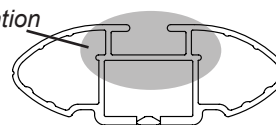

DK397 Rhino-Rack VA, DA, Euro & HD crossbar instruction

IDENTIFICATION CHART

VA crossbar

DA crossbar

EURO crossbar

HD crossbar

| | | FRONT CROSSBAR | | | | | | REAR CROSSBAR | | | | | | |
|-------------|--------|----------------|------------------------|-----------------------|-----------------------------------|-----------------------------------|----------------------------|----------------------------|-----------------------|----------------------|-----------------------------------|-----------------------------------|----------------------------|----------------------------|
| | | | | | | | | | | | | | | |
| | | | | | | | | | | | | | | |
| Vehicle | Date | Crossbar | Front Right Pad/ Clamp | Front Left Pad/ Clamp | Measurement strip length per side | Measurement strip length per side | Measurement Distance (x) | Foot plate arrow direction | Rear Right Pad/ Clamp | Rear Left Pad/ Clamp | Measurement strip length per side | Measurement strip length per side | Measurement Distance (x) | Foot plate arrow direction |
| Nissan Leaf | 2011 - | 1180mm | 142660 SUB0370 | 142659 SUB0370 | 195mm | 140mm | 958mm / 37,23/32" | OUT | M366 SUB0256 | M366 SUB256 | 205mm | 150mm | 978mm / 38,1/2" | OUT |
| | | | Pad Arrow OUT | | | | | | Pad Arrow OUT | | | | | |
| | | | | | | | | | | | | | | |
| | | | | | | | | | | | | | | |
| | | | | | | | | | | | | | | |

DK397 Rhino-Rack VA, DA, Euro & HD crossbar instruction

Measurement A: CENTRE of door jamb to CENTRE arrow of leg foot plate.

Measurement B: CENTRE of Front leg foot plate arrow to CENTRE of Rear leg foot plate arrow.