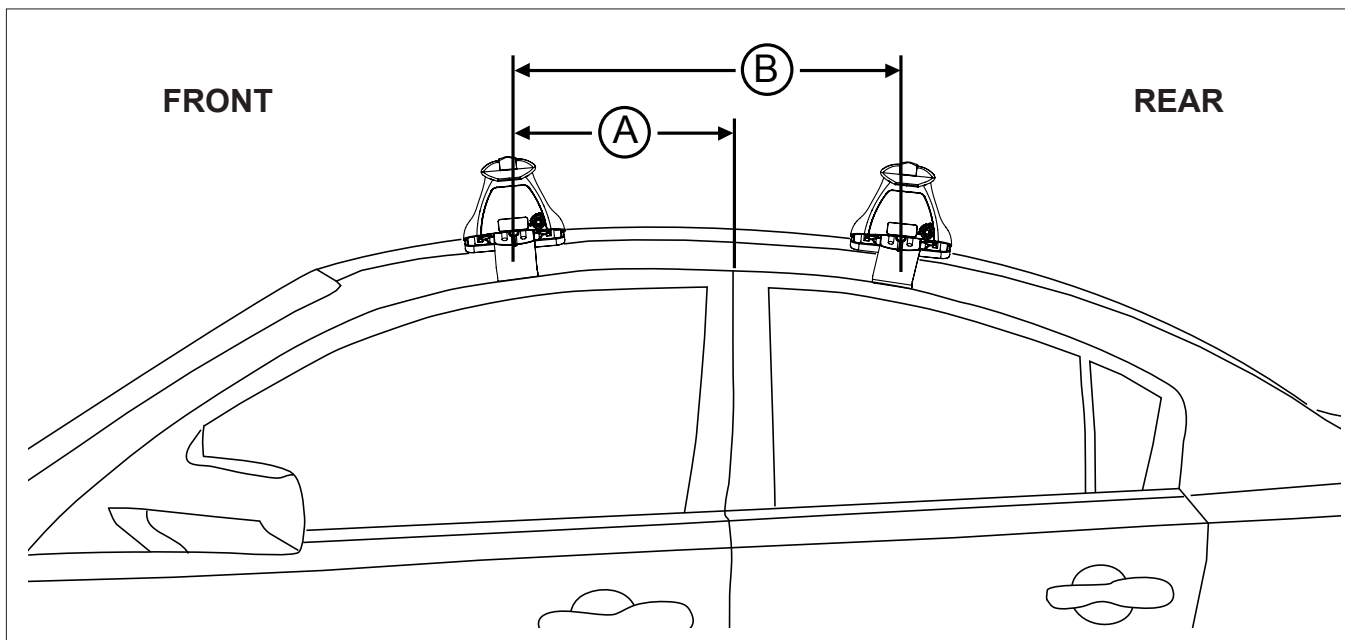

DK397 Rhino-Rack VA, DA, Euro & HD crossbar instruction

Measurement A: CENTRE of door jamb to CENTRE arrow of leg foot plate.

Measurement B: CENTRE of Front leg foot plate arrow to CENTRE of Rear leg foot plate arrow.

Carrying capacity: Roof rack is rated to 75kg. Please refer to manufacturers handbook for your vehicles maximum roof load capacity. Always use the lower of the two figures.

If your vehicle is not listed on this fitting instruction please refer to your countries Rhino-Rack web site for the latest information.

VEHICLE	Date	Measurement A	Measurement B	Load Rating (includes racks 5kg/ 11lbs)
Nissan Leaf	2011 -	240mm / 9,29/64"	750mm / 29,17/32"	75kg / 165lbs