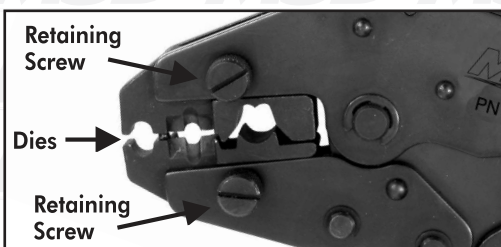

## ASSEMBLY

Insert the dies into the jaws of the Pro-Crimp Tool but do not tighten the screws. Fully close the jaws of the Tool to align the dies then tighten the screws.

## TENSION ADJUSTMENTS

The MSD Pro-Crimp Tool features an adjustment that allows you to set the amount of tension felt at the end of a crimp. To adjust the tension:

1. Remove the Phillips screw located to the right of the MSD logo.
2. Move the adjuster to the desired location. There is a (+) symbol for more tension and a (-) for less.
3. Install the screw to lock the adjustment in place.

## RATCHET RELEASE

If it is ever required to release the Pro-Crimp in the middle of a crimp, simply push the ratchet release lever forward.

## ADDITIONAL CRIMP DIES

MSD offers additional crimp dies to be used with the Pro-Crimp Tool. The supplied dies are designed specifically for MSD's Dual Crimp Terminals for spark plug wires. Additional dies are sold separately.