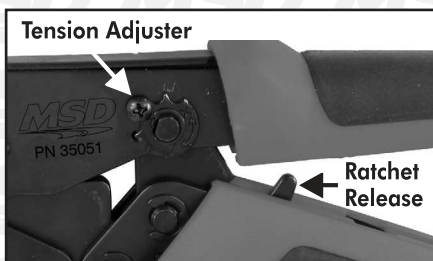

## ASSEMBLY

Insert the dies into the jaws of the Pro-Crimp Tool but do not tighten the screws. Fully close the jaws of the Tool to align the dies then tighten the screws.

## TENSION ADJUSTMENTS

The MSD Pro-Crimp Tool features an adjustment that allows you to set the amount of tension felt at the end of a crimp. To adjust the tension:

1. Remove the Phillips screw located to the right of the MSD logo.
2. Move the adjuster to the desired location. There is a (+) symbol for more tension and a (-) for less.
3. Install the screw to lock the adjustment in place.