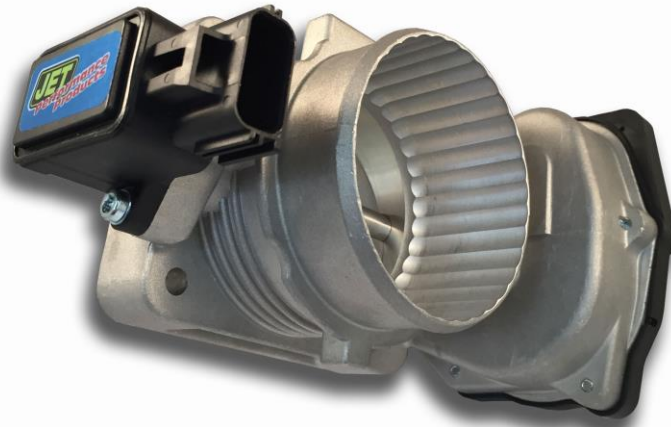

## NEW JET Throttle Body # 76126

### AVAILABLE NOW

Direct Bolt on, hi-flow replacement performance throttle body. JET Throttle Bodies have preinstalled updated electronics. JET's CNC Machined 356 Aluminum Castings allows for increased air flow. This will allow for improved throttle response and more horsepower thru the entire driving range. Benefits = More Horsepower, Better Mileage, and Quicker Throttle Response