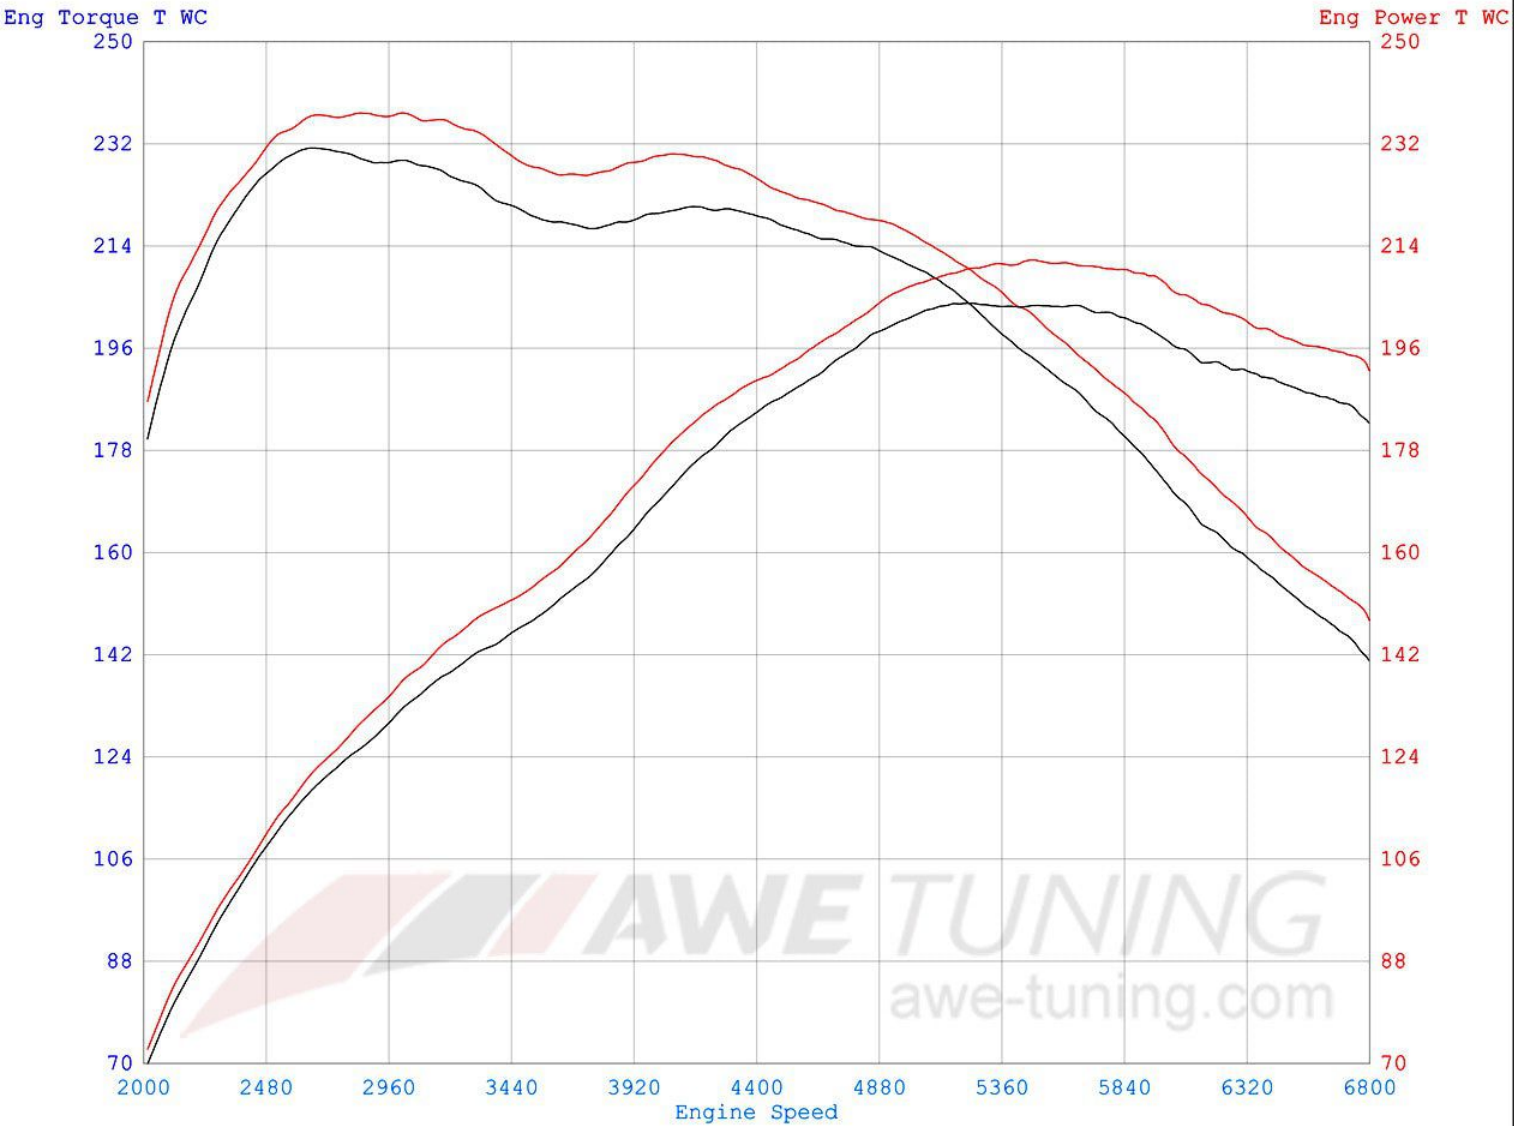

AWE Tuning

2385-C Maryland Road,
 Willow Grove, PA 19090
 Phone: 1-888-565-2257 / 215-658-1670 - Fax: 215-658-1877 /

Date Printed : 2014/04/10
 Time Printed : 12:17:58

Filter Mode : FIR
 Filter Value : 6

POWER TO THE WHEELS

Actual power results will vary across chassis dynamometers.
 AWE Tuning guarantees power improvement as a percentage gain over a stock vehicle.
 Published results are an average of valid power runs.

Channel / Run	1	2	3
Torque T WC (Ft-Lb)	231	237	
Power T WC (HP)	204	212	

Test 1: 2013 BMW 328iX, stock

Test 2: 2013 BMW 328iX, AWE Tuning Touring Edition Exhaust and Performance Mid Pipe