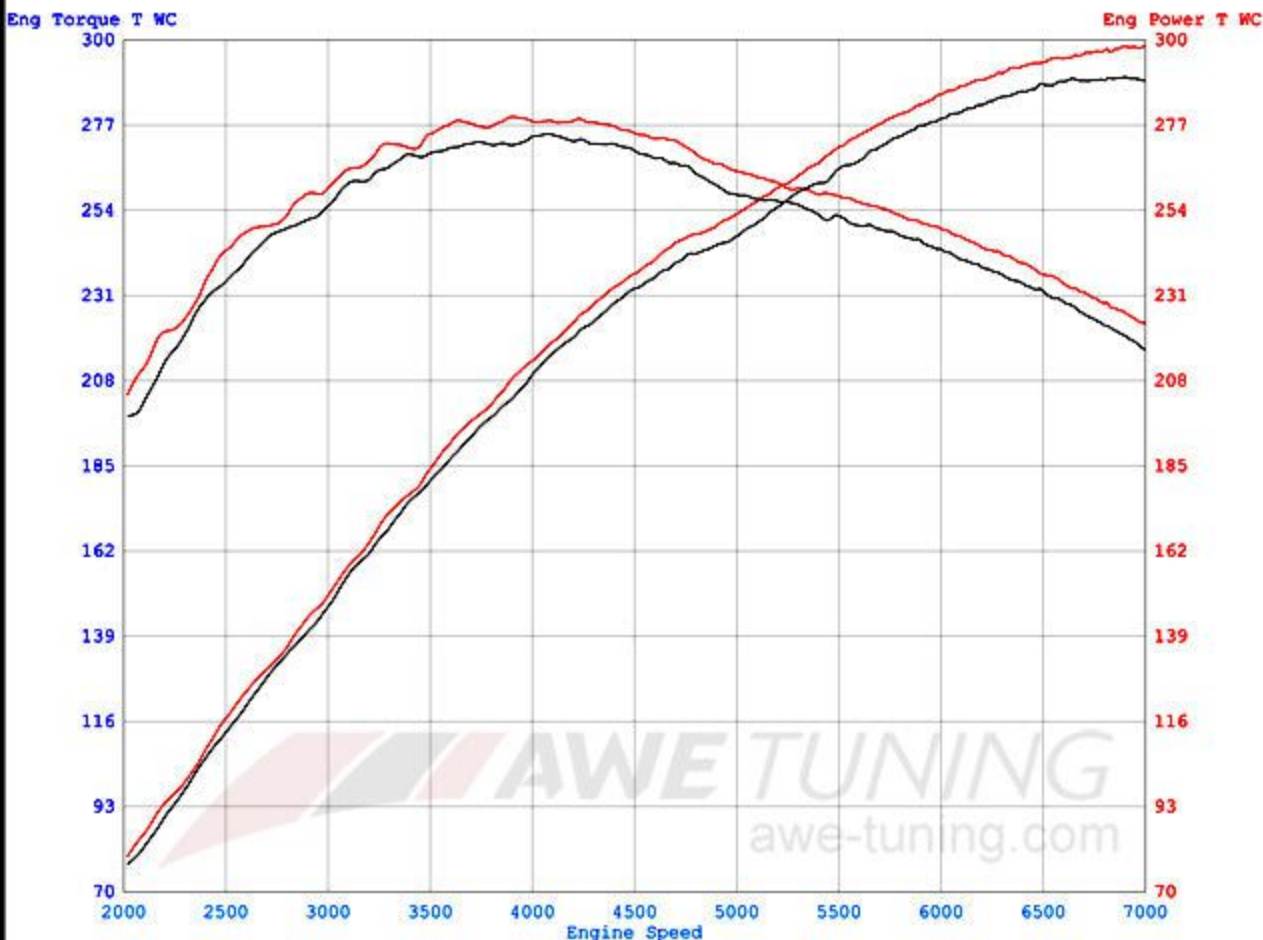

## AWE Tuning

2385-C Maryland Road,  
 Willow Grove, PA 19090  
 Phone: 1-888-565-2257 / 215-658-1670 - Fax: 215-658-1877 /

Date Printed : 2011/05/02  
 Time Printed : 16:28:14

Filter Mode : FIR  
 Filter Value : 6

### POWER TO THE WHEELS

Actual power results will vary across chassis dynamometers.  
 AWE Tuning guarantees power improvement as a percentage gain over a stock vehicle.  
 Published results are an average of valid power runs.

Channel / Run	Max		
Torque T WC (Ft-Lb)	1	2	3
Power T WC (HP)	275	279	298
	290		298

Test 1: 2008 Audi S5, AWE Tuning Exhaust, GIAC software, stock intake

Test 2: 2008 Audi S5, AWE Tuning Exhaust, GIAC software, AWE Tuning S-Flo Intake