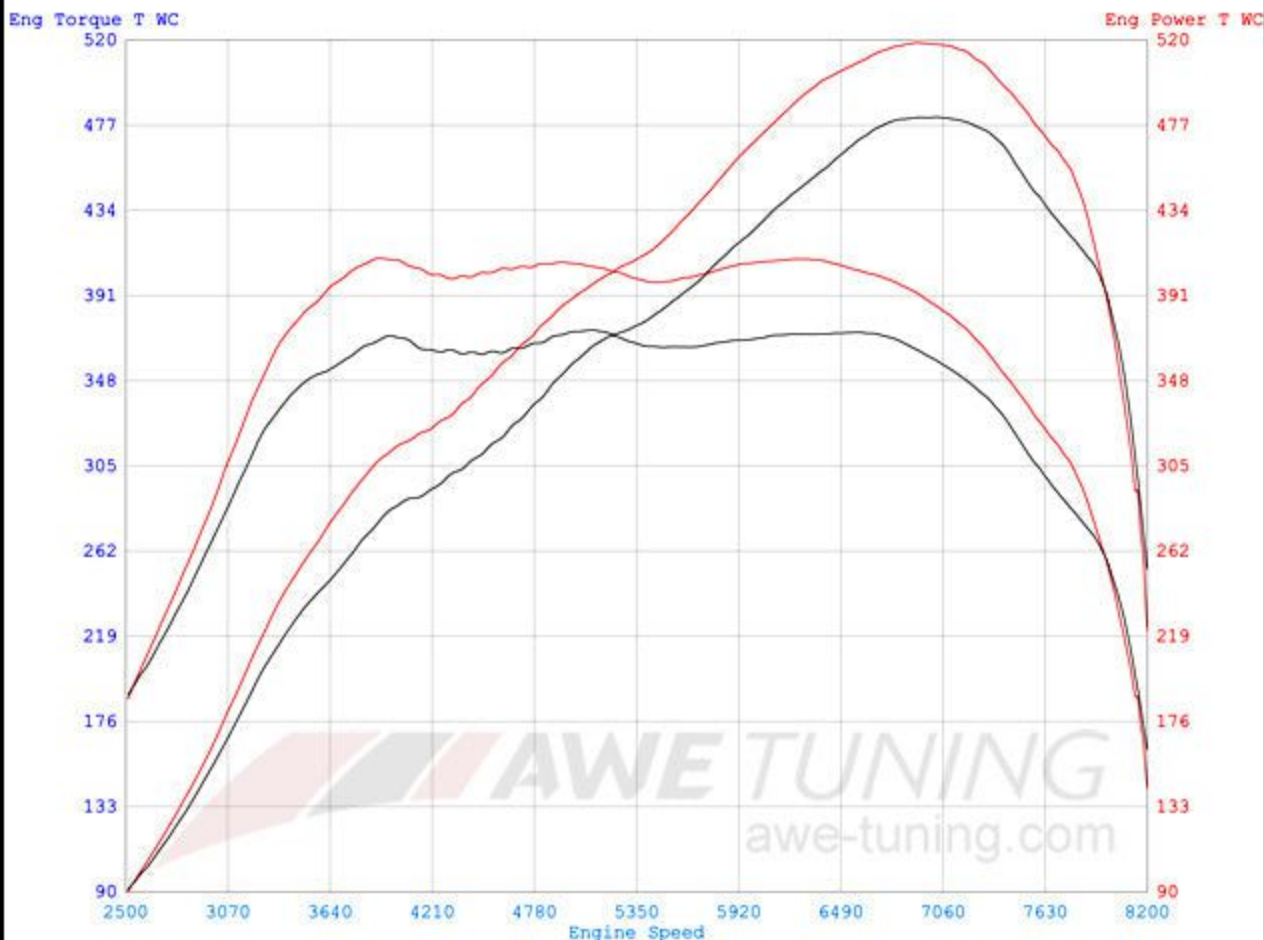

## AWE Tuning

2385-C Maryland Road,  
 Willow Grove, PA 19090

Phone: 1-888-565-2257 / 215-658-1670 - Fax: 215-658-1877 /

Date Printed : 2013/06/04  
 Time Printed : 10:04:58

Filter Mode : FIR  
 Filter Value : 6

## POWER TO THE WHEELS

Actual power results will vary across chassis dynamometers.  
**AWE Tuning guarantees power improvement as a percentage gain over a stock vehicle.**  
 Published results are an average of valid power runs.

Channel / Run  
 Torque T WC (Ft-Lb)  
 Power T WC (HP)

Max		
1	2	3
374	410	
481	519	

*All testing conducted with dynamometer in AWD mode.*

**Test 1: 2013 McLaren MP4-12C Spider, Stock**

**Test 2: 2013 McLaren MP4-12C Spider, AWE Tuning Performance Catalysts,  
 AWE Tuning Performance Exhaust**