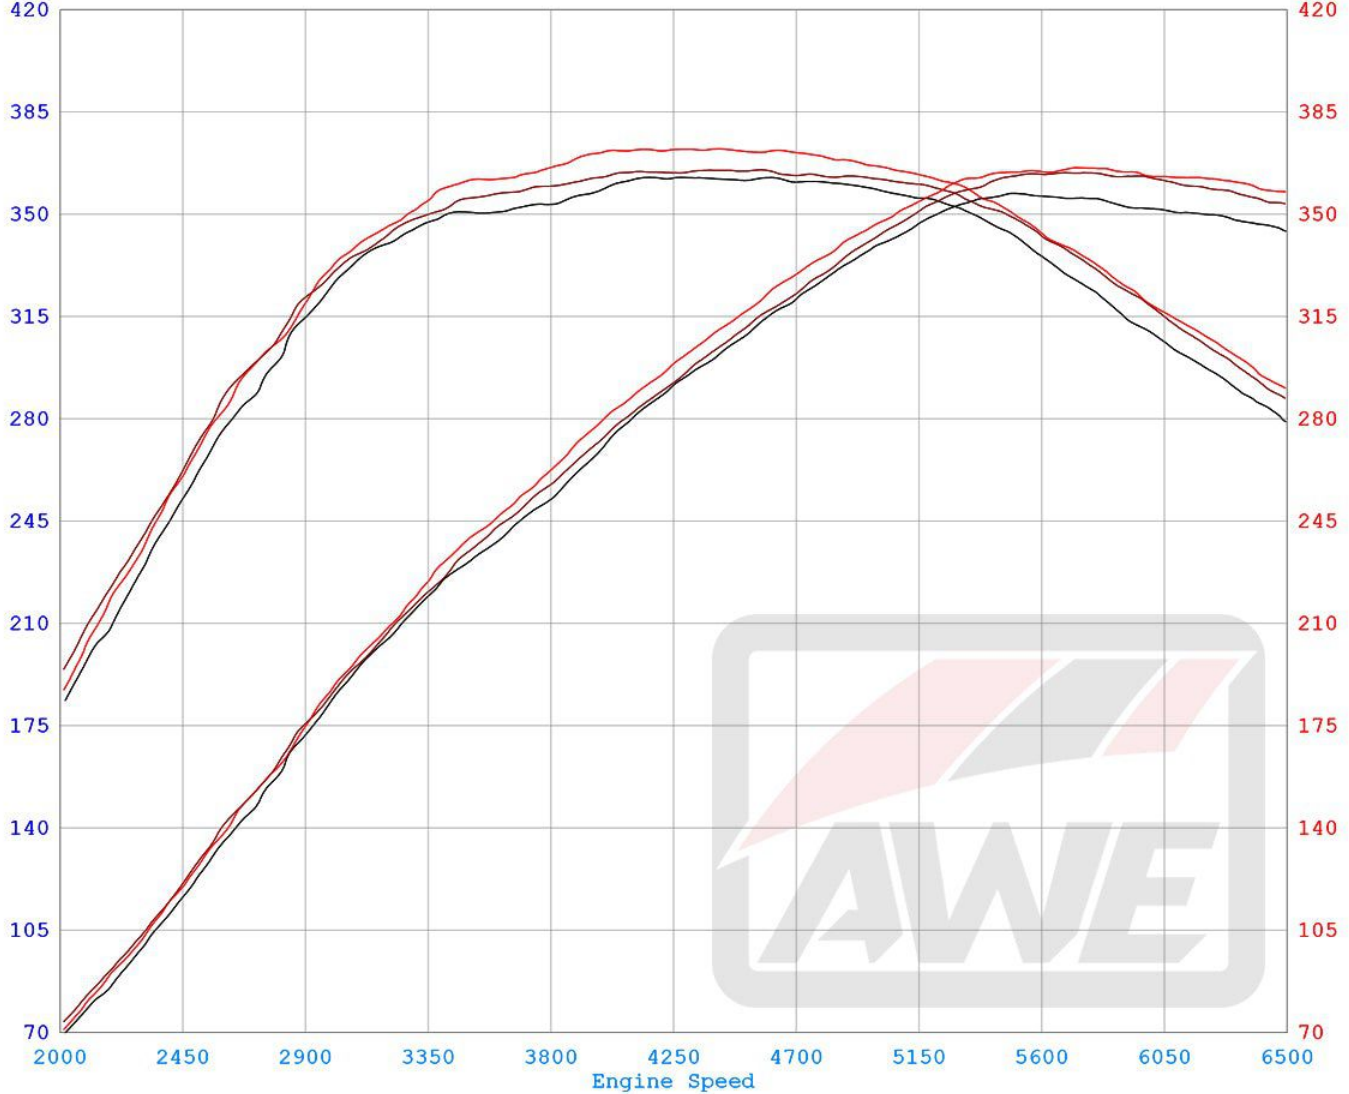

AWE TUNING

199 Precision Drive,
Horsham, PA 19044
Phone: 1-888-565-2257 / 215-658-1670 - Fax: 215-658-1877 /

Date Printed : 2018/01/04
Time Printed : 12:05:13

Filter Mode : FIR
Filter Value : 6

POWER TO THE WHEELS

ACTUAL POWER RESULTS WILL VARY ACROSS CHASSIS DYNAMOMETERS.
AWE TUNING GUARANTEES POWER IMPROVEMENT AS A PERCENTAGE GAIN OVER A STOCK VEHICLE.
PUBLISHED RESULTS ARE AN AVERAGE OF VALID POWER RUNS.

Eng Torque T WC

Eng Power T WC

Max

Channel / Run	1	2	3
Eng Torque T WC (Ft-Lb)	363	365	372
Eng Power T WC (HP)	357	364	366

TEST 1: 2016 VW GOLF R, STAGE 2 SOFTWARE, DOWNPIPE, STOCK INTAKE

TEST 2: 2015 VW GOLF R, STAGE 2 SOFTWARE, DOWNPIPE, AWE AIRGATE™ INTAKE (LID OFF)

TEST 3: 2015 VW GOLF R, STAGE 2 SOFTWARE, DOWNPIPE, AWE AIRGATE™ INTAKE (LID ON)

THIS DATA IS DIRECTLY OUTPUT FROM AWE TUNING'S MUSTANG CHASSIS DYNAMOMETER, MODEL AWD-500-SE.

THIS DATA HAS NOT BEEN RETOUCED OR ALTERED.